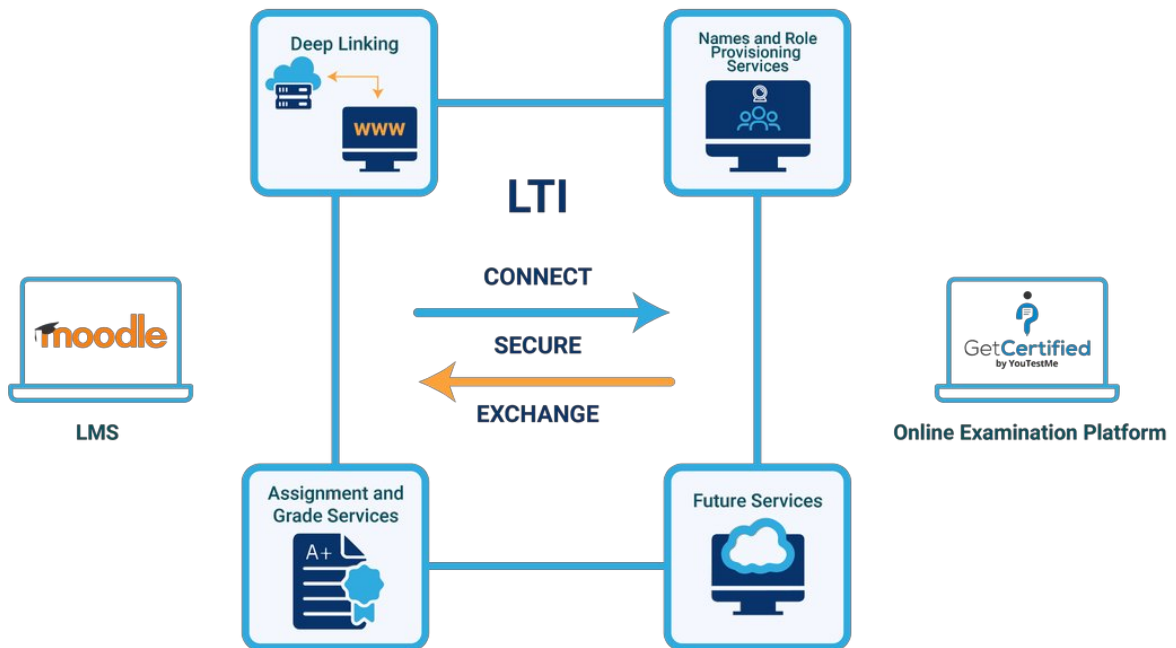

- Seamless transition from Moodle to online examination platform, using deep links

**We would be happy to arrange an online presentation
for your team or set up your free trial**

[Request Demo](#)

YouTestMe, 150 King Street West Suite 200, Toronto, Ontario, Canada

Toll free: +1 800 752 9931

Email: sales@youtestme.com, support@youtestme.com,

info@youtestme.com

©Copyright - YouTestMe 2021

This e-mail has been sent to @, [click here to unsubscribe](#).