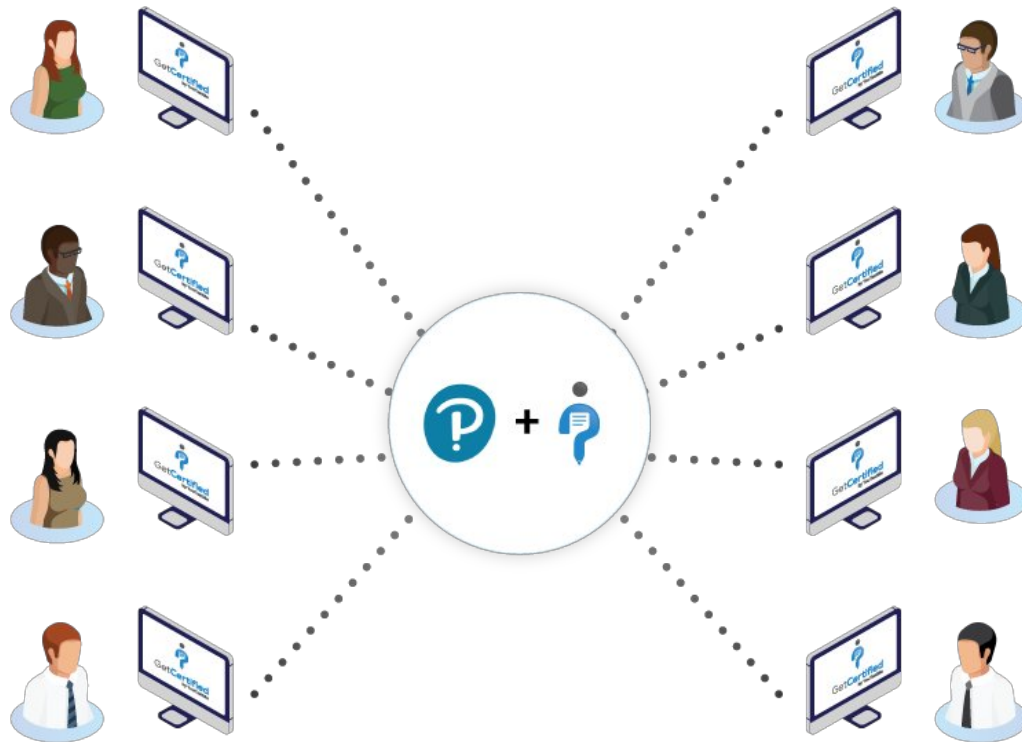

- **Wide candidate reach** – test-taking from home or in test centers globally
- **World-class assessment services** for test development and delivery
- User and test **data centralized** in YouTestMe GetCertified

---

Workflow

1. The test is created, and its settings are defined in **YouTestMe GetCertified**.
2. The test is exported as **Pearson VUE package**, a file supported by Pearson testing software.
3. The test is conducted in the **Pearson VUE testing center**, using Pearson computers and a platform for computer-based testing.